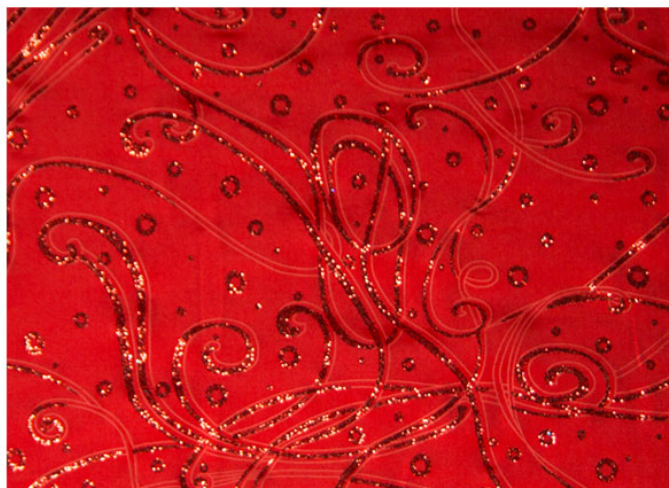

ART. ROMANTIC

MAGLINA LAMINATA - JERSEY LUREX - JERSEY LAMINE - JERSEY LAMINADO

POLYAMIDE 90% - ELASTAN 10%

ROSSO

STUDIODANZA S.R.L

Via Roma,33 - 81022 Casagiove (CE) - ITALIA Tel: +39 0823 495 073 - +39 393 872 08 97 - info@studiodanza.com - WWW.STUDIODANZA.COM